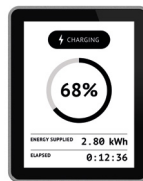

OUTDOOR

ALL DISPLAYS IN THIS RANGE OFFER:

Communications	Cellular, WiFi, Ethernet
Power supply	Solar, Battery, PoE, Mains
Operating temperature	Greyscale: -20°C – +70°C Colour: -15°C – +65°C

OPTIONS:

- Illumination
- Text-to-speech
- Interactive functionality

Product code: Greyscale
Product code: Colour
Pigment: Greyscale
Pigment: Colour
Display resolution
Dimension
Weight
Mounting type

▼ 13" OF2

D13M1PIDV
D13K1PIDV
16 levels of grey
4096
1600 x 1200 pixels
345 x 276 x 50 mm
6.5 kg
VESA 200

▼ 23" OF2

D23M2LIDH
-
16 levels of grey
-
3200 x 1200 pixels
634 x 276 x 50 mm
10.5 kg
VESA 200

▼ 25" OF2

D25M1PIDV
D25K1PIDV
16 levels of grey
4096
3200 x 1800 pixels
608 x 357 x 50 mm
7 kg
VESA 200

Product code: Greyscale
Pigment: Greyscale
Display resolution
Dimension
Weight
Mounting type

▲ 28" OF2

D28M1LIDH
16 levels of grey
3840 x 1080 pixels
760 x 269 x 59 mm
12.5 kg
VESA 600 x 200

▲ 32" OF2

D32M1PIDV
16 levels of grey
2560 x 1440 pixels
772 x 470 x 58 mm
25 kg
VESA 200

▲ 42" OF2

D42M1PIDV
16 levels of grey
2880 x 2160 pixels
957 x 740 x 59 mm
51 kg
VESA 400