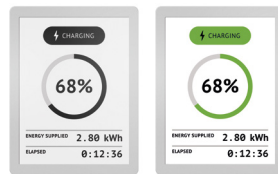

INDOOR

Ultra slimline and lightweight indoor e-paper displays are designed to be installed on stands, walls or within a third party enclosure. With industry leading power efficiency, the displays can run on batteries longer than any other display technology. Wirelessly connected to our cloud-based Content Management System, they can be positioned anywhere and moved from location to location with ease.

ALL DISPLAYS IN THIS RANGE OFFER:

Communications	Cellular, WiFi, Ethernet
Power supply	Battery, PoE, Mains
Operating temperature	Greyscale: -20°C – +70°C Colour: 0°C – +50°C

Product code: Greyscale
Product code: Colour
Pigment: Greyscale
Pigment: Colour
Display resolution
Dimension
Weight
Mounting type

▼ 13" IN2

D13M1PNFV
D13S1PNFV
16 levels of grey
60K colour gamut
1600 x 1200 pixels
310 x 237 x 48 mm
2.5 kg
VESA 100

▼ 25" IN2

D25M1PNFV
D25S1PNFV
16 levels of grey
60K colour gamut
3200 x 1800 pixels
602 x 353 x 37 mm
5 kg
VESA 100

Product code: Greyscale
Product code: Colour
Pigment: Greyscale
Pigment: Colour
Display resolution
Dimension
Weight
Mounting type

▲ 32" IN2

D32M1PNFV
D32S1PNFV
16 levels of grey
60K colour gamut
2560 x 1440 pixels
717 x 426 x 44 mm
7.5 kg
VESA 200

▲ 42" IN2

D42M1PNFV
-
16 levels of grey
-
2880 x 2160 pixels
915 x 688 x 43 mm
13.5 kg
VESA 400