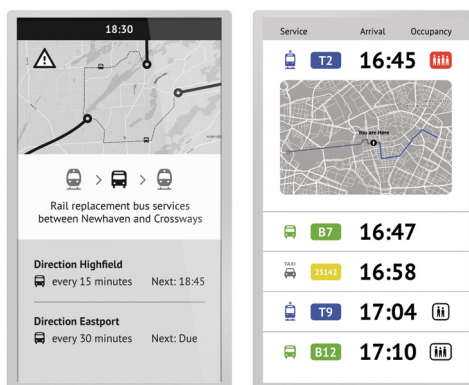

INDOOR

Ultra slimline and lightweight indoor e-paper displays are designed to be installed on stands, walls or within a third party enclosure. With industry leading power efficiency, the displays can run on batteries longer than any other display technology. Wirelessly connected to our cloud-based Content Management System, they can be positioned anywhere and moved from location to location with ease.

ALL DISPLAYS IN THIS RANGE OFFER:

Communications	Cellular, WiFi, Ethernet
Power supply	Battery, PoE, Mains
Operating temperature	Greyscale: -20°C – +70°C Colour: 0°C – +50°C

Product code: Greyscale
Product code: Colour
Pigment: Greyscale
Pigment: Colour
Display resolution
Dimension
Weight
Mounting type

▼ 13" IN2

D13M1PNFV
D13S1PNFV
16 levels of grey
60K colour gamut
1600 x 1200 pixels
310 x 237 x 48 mm
2.5 kg
VESA 100

▼ 25" IN2

D25M1PNFV
D25S1PNFV
16 levels of grey
60K colour gamut
3200 x 1800 pixels
602 x 353 x 37 mm
5 kg
VESA 100

Product code: Greyscale
Product code: Colour
Pigment: Greyscale
Pigment: Colour
Display resolution
Dimension
Weight
Mounting type

▲ 32" IN2

D32M1PNFV
D32S1PNFV
16 levels of grey
60K colour gamut
2560 x 1440 pixels
717 x 426 x 44 mm
7.5 kg
VESA 200

▲ 42" IN2

D42M1PNFV
-
16 levels of grey
-
2880 x 2160 pixels
915 x 688 x 43 mm
13.5 kg
VESA 400