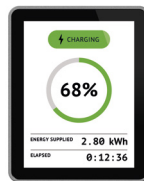

OUTDOOR

ALL DISPLAYS IN THIS RANGE OFFER:

Communications	Cellular, WiFi, Ethernet
Power supply	Solar, Battery, PoE, Mains
Operating temperature	Greyscale: -20°C – +70°C Colour: -15°C – +65°C

OPTIONS:

- Illumination
- Text-to-speech
- Interactive functionality

Product code: Greyscale
Product code: Colour
Pigment: Greyscale
Pigment: Colour
Display resolution
Dimension
Weight
Mounting type

▼ 13" OF2

D13M1PIDV
D13K1PIDV
16 levels of grey
4096
1600 x 1200 pixels
345 x 276 x 50 mm
6.5 kg
VESA 200

▼ 23" OF2

D23M2LIDH
-
16 levels of grey
-
3200 x 1200 pixels
634 x 276 x 50 mm
10.5 kg
VESA 200

▼ 25" OF2

D25M1PIDV
D25K1PIDV
16 levels of grey
4096
3200 x 1800 pixels
608 x 357 x 50 mm
7 kg
VESA 200

Product code: Greyscale
Pigment: Greyscale
Display resolution
Dimension
Weight
Mounting type

▲ 28" OF2

D28M1LIDH
16 levels of grey
3840 x 1080 pixels
760 x 269 x 59 mm
12.5 kg
VESA 600 x 200

▲ 32" OF2

D32M1PIDV
16 levels of grey
2560 x 1440 pixels
772 x 470 x 58 mm
25 kg
VESA 200

▲ 42" OF2

D42M1PIDV
16 levels of grey
2880 x 2160 pixels
957 x 740 x 59 mm
51 kg
VESA 400