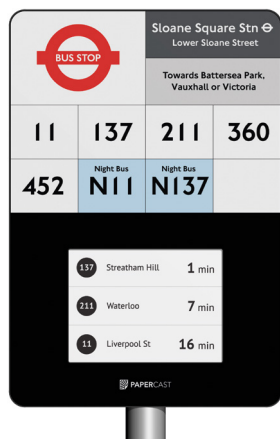

OUTDOOR

Ruggedized IK09 and IP67 fully standalone e-paper displays are supplied in an aluminium enclosure with toughened front glass, designed for easy installation to an existing bus stop pole or shelter.

ALL DISPLAYS IN THIS RANGE OFFER:

Communications	Cellular, WiFi, Ethernet
Power supply	Solar, Battery, PoE, Mains
Operating temperature	Greyscale: -20°C – +70°C Colour: -15°C – +65°C

OPTIONS:

- Illumination
- Text-to-speech
- Interactive functionality

Product code: Greyscale

Product code: Colour

Pigment: Greyscale

Pigment: Colour

Display resolution

Dimension

Weight

Mounting type

▼ 13" J2

D13M1PIBV	D13K1PIBV
16 levels of grey	16 levels of grey
4096	4096
1600 x 1200 pixels	1600 x 1200 pixels
469 x 269 x 65 mm	469 x 269 x 65 mm
7 kg	7 kg
Round Post / Square Post / Wall	Round Post / Square Post / Wall

▼ 23" J2

D23M2PIBV	D23K2PIBV
16 levels of grey	16 levels of grey
4096	4096
3200 x 1200 pixels	3200 x 1200 pixels
757 x 269 x 65 mm	757 x 269 x 65 mm
11 kg	11 kg
Round Post / Square Post / Wall	Round Post / Square Post / Wall

▼ 13" J2 TRIPLE

D13M3PIBV	D13K3PIBV
16 levels of grey	16 levels of grey
4096	4096
4800 x 1200 pixels	4800 x 1200 pixels
1046 x 269 x 65 mm	1046 x 269 x 65 mm
16.5 kg	16.5 kg
Round Post / Square Post / Wall	Round Post / Square Post / Wall

Reverse side can feature additional 13" display

▲ 13" FLAG

F13M1LIHF	16 levels of grey
1600 x 1200 pixels	1600 x 1200 pixels
699 x 479 x 55 mm	699 x 479 x 55 mm
16 kg	16 kg
Round Post / Square Post / Wall	Round Post / Square Post / Wall

Product code: Greyscale

Pigment: Greyscale

Display resolution

Dimension

Weight

Mounting type

▲ 13" SINGLE-SIDED FLAG

O13FPBL1D	16 levels of grey
1600 x 1200 pixels	1600 x 1200 pixels
370 x 276 x 204 mm	370 x 276 x 204 mm
11.5 kg	11.5 kg
Round Post / Square Post / Wall	Round Post / Square Post / Wall

13" DOUBLE-SIDED FLAG

O13FPBL2D	16 levels of grey
1600 x 1200 pixels	1600 x 1200 pixels
370 x 276 x 228 mm	370 x 276 x 228 mm
17.5 kg	17.5 kg
Round Post / Square Post / Wall	Round Post / Square Post / Wall