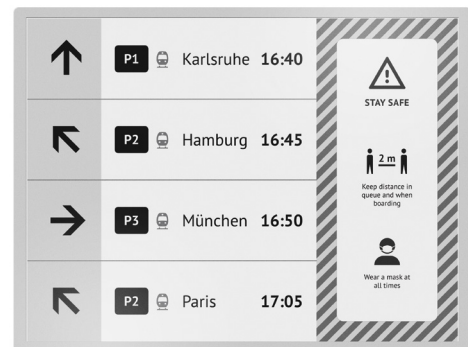

INDOOR

Ultra slimline and lightweight indoor e-paper displays are designed to be installed on stands, walls or within a third party enclosure. With industry leading power efficiency, the displays can run on batteries longer than any other display technology. Wirelessly connected to our cloud-based Content Management System, they can be positioned anywhere and moved from location to location with ease.

ALL DISPLAYS IN THIS RANGE OFFER:

Communications	Cellular, WiFi, Ethernet
Power supply	Battery, PoE, Mains
Operating temperature	Greyscale: -20°C – +70°C Colour: 0°C – +50°C

Product code: Greyscale
Product code: Colour
Pigment: Greyscale
Pigment: Colour
Display resolution
Dimension
Weight
Mounting type

▼ 13" IN2

D13M1PNFV
D13S1PNFV
16 levels of grey
60K colour gamut
1600 x 1200 pixels
310 x 237 x 48 mm
2.5 kg
VESA 100

▼ 25" IN2

D25M1PNFV
D25S1PNFV
16 levels of grey
60K colour gamut
3200 x 1800 pixels
602 x 353 x 37 mm
5 kg
VESA 100

Product code: Greyscale
Product code: Colour
Pigment: Greyscale
Pigment: Colour
Display resolution
Dimension
Weight
Mounting type

▲ 32" IN2

D32M1PNFV
D32S1PNFV
16 levels of grey
60K colour gamut
2560 x 1440 pixels
717 x 426 x 44 mm
7.5 kg
VESA 200

▲ 42" IN2

D42M1PNFV
-
16 levels of grey
-
2880 x 2160 pixels
915 x 688 x 43 mm
13.5 kg
VESA 400